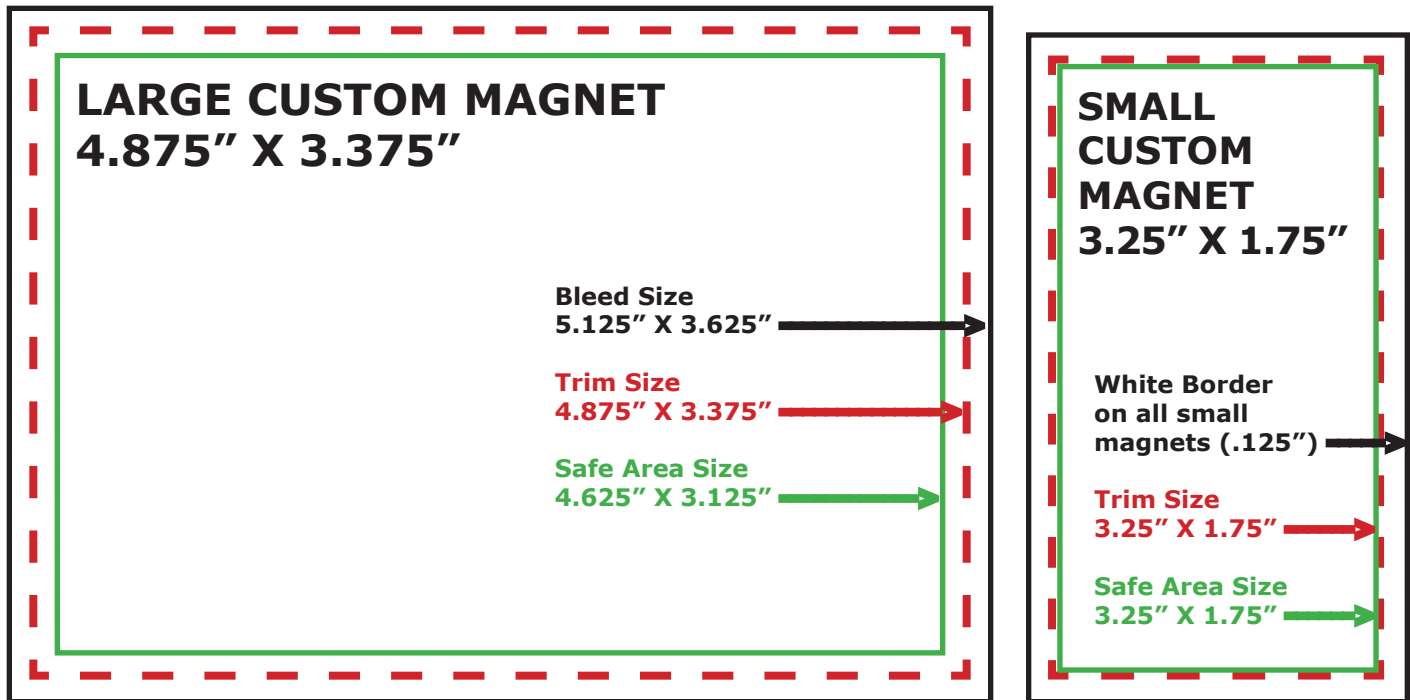

CUSTOM MAGNET INFO

New and Blue
1701 Broadway St. #137
Vancouver, WA 98663
USA

1.877.268.7117
www.newandblue.com

Accepted File Formats:

.PDF, .PSD, .TIF, .INDD ~ Please save all files at 300 dpi or greater and preserve all layers, if possible.

Additional Information:

We do not guarantee color match.

E-mail zipped files to admin@newandblue.com.

Please make note of the safe area and make sure to keep all important text and images that you do not want cut off within that area. Background only should extend to black bleed line on large magnets. Small magnets will come with a .125" white border.

No artwork marks, crop marks, or color bars are needed.

Please contact New and Blue if you have any additional questions. (1-877-268-7117)